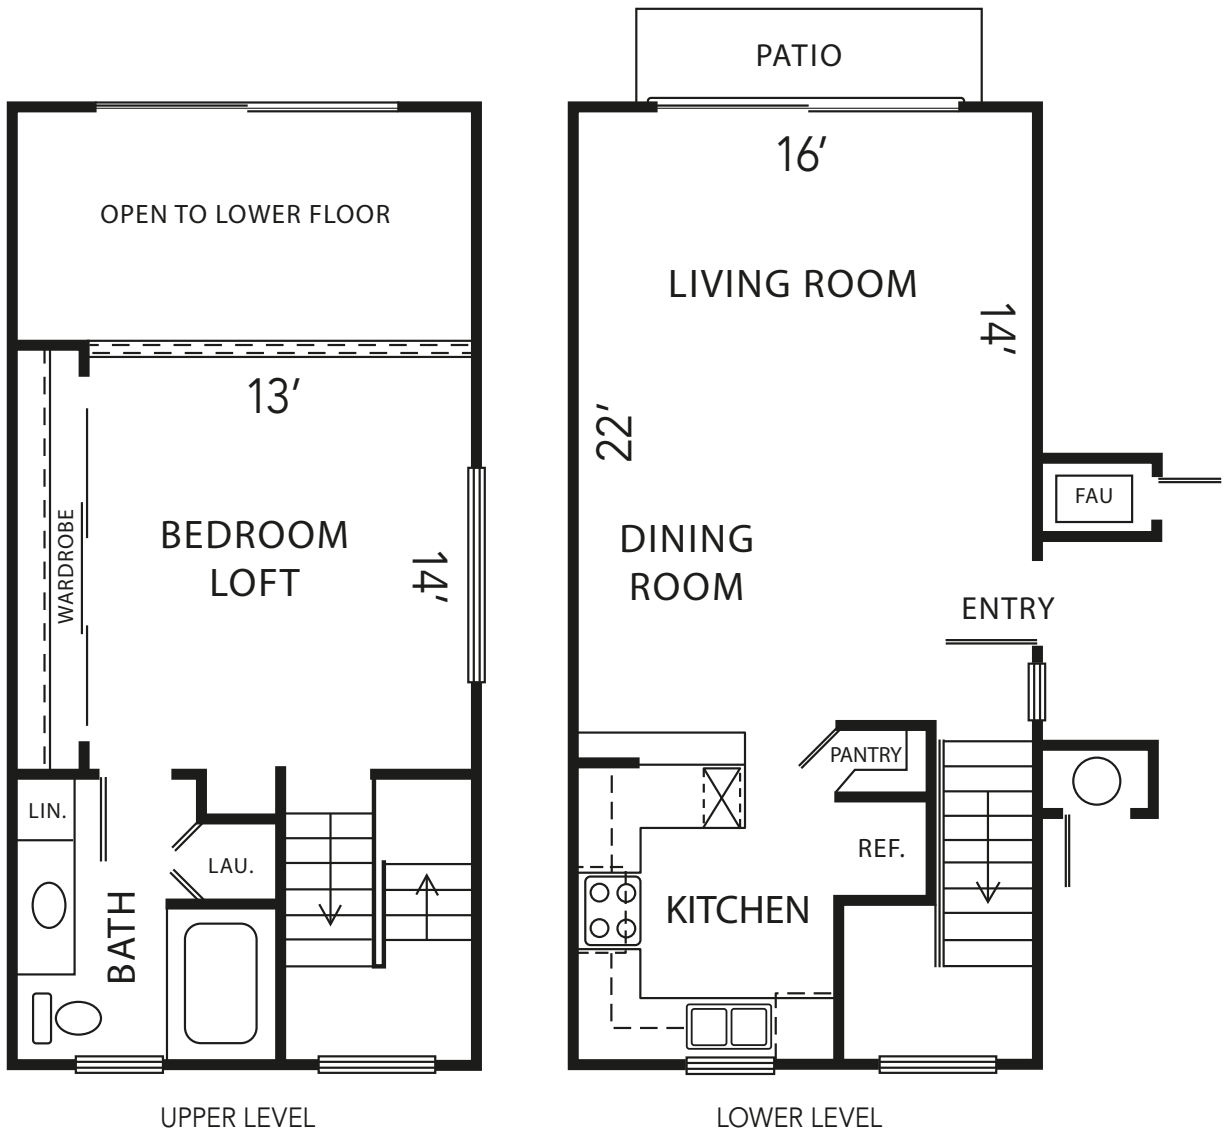

EVERGREEN

1 Bedroom / Loft - 882 sq ft

(dimensions are approximate)

ASPEN
VILLAGE

APARTMENT HOMES

www.farwestapartments.com