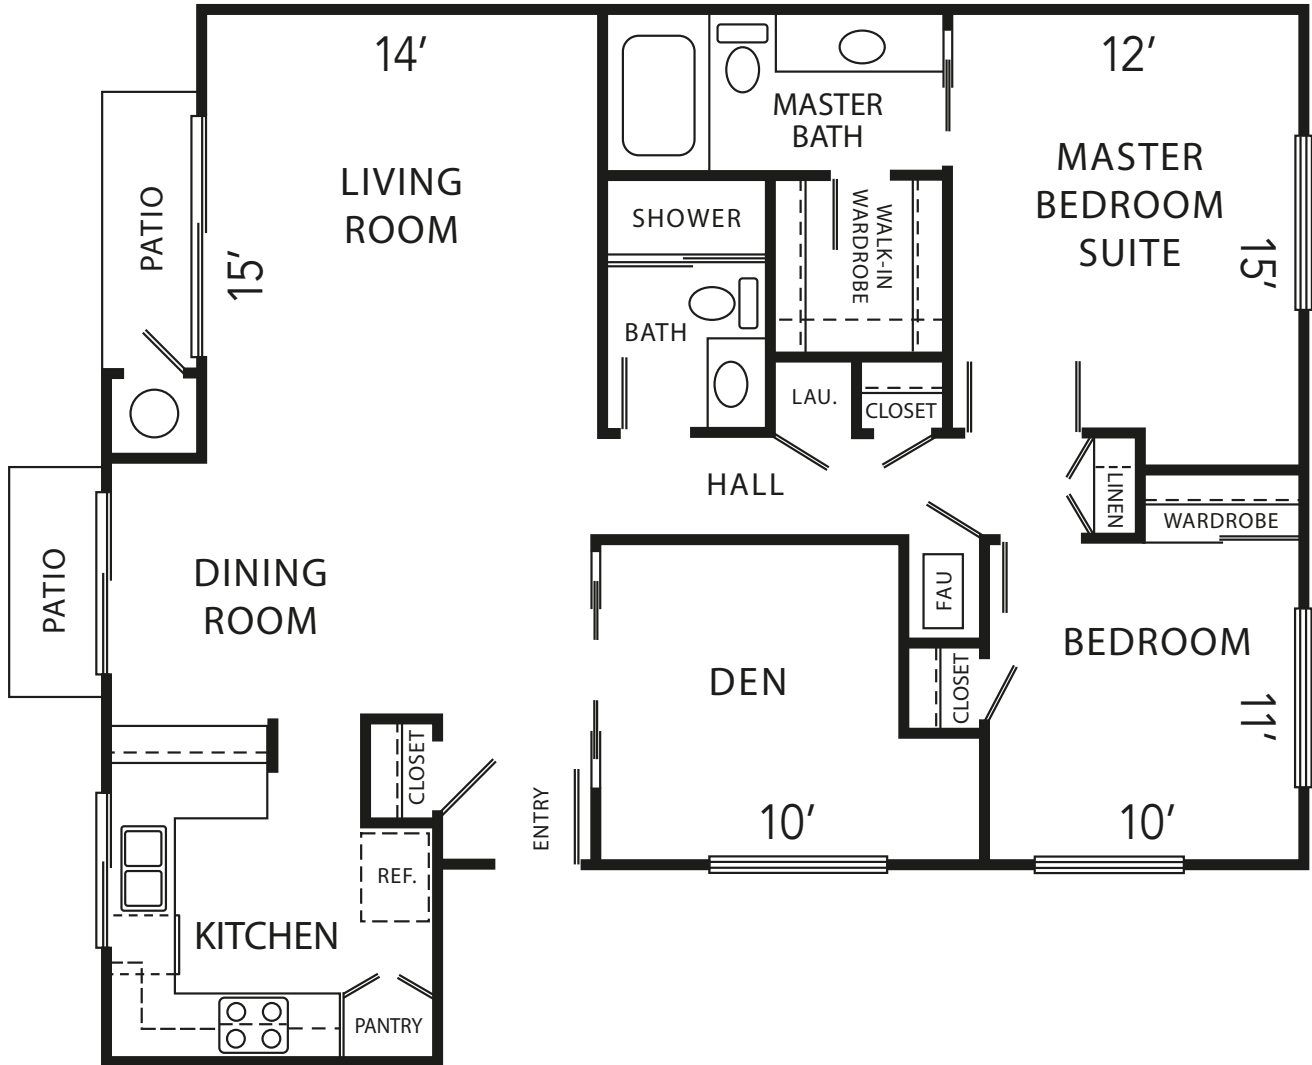

DRACAENA

2 Bedroom, 2 Bath & Den - 1200 sq ft

(dimensions are approximate)

ASPEN
VILLAGE

APARTMENT HOMES

www.farwestapartments.com