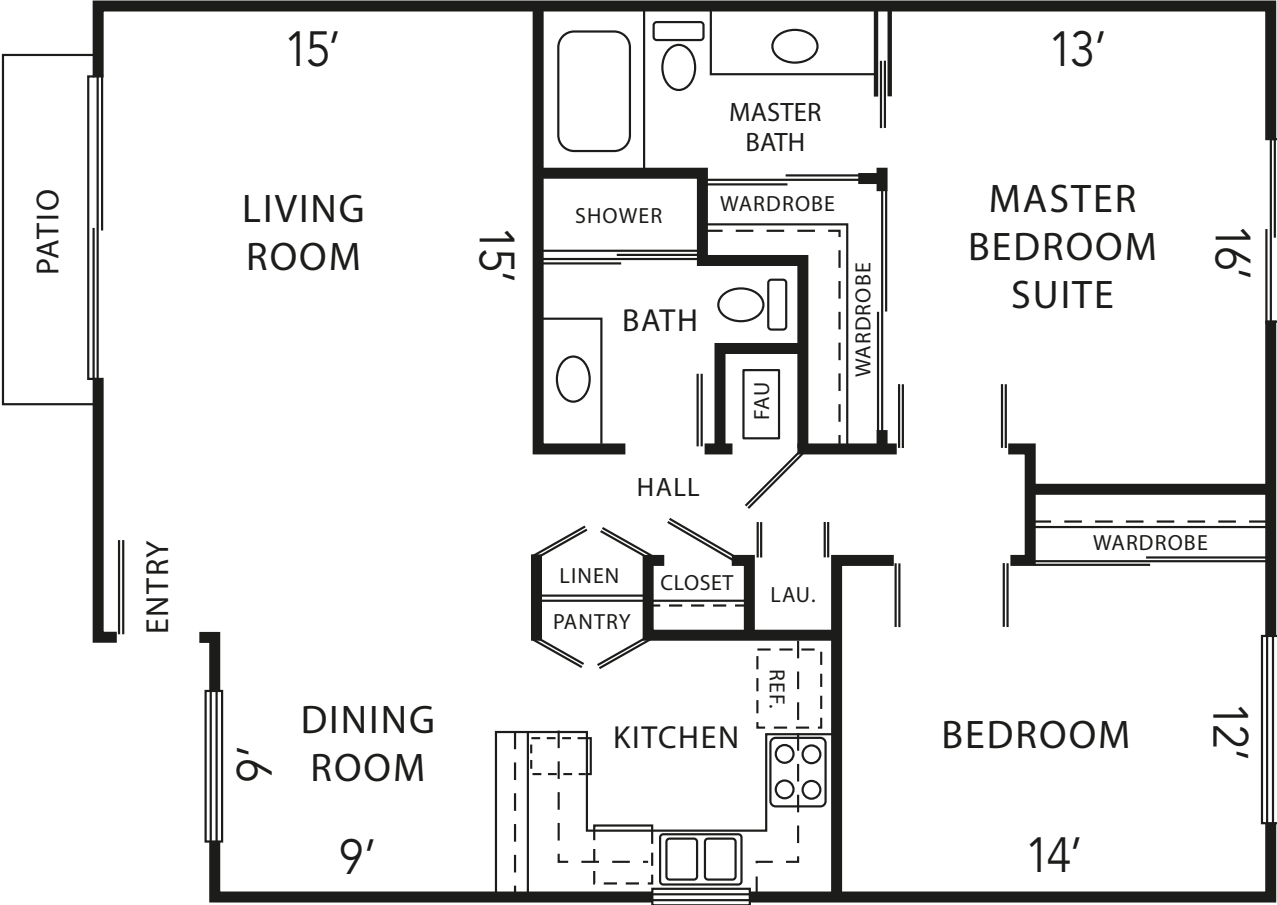

# COTTONWOOD

2 Bedroom, 2 Bath - 1151 sq ft  
*(dimensions are approximate)*

**ASPEN**  
VILLAGE

APARTMENT HOMES

[www.farwestapartments.com](http://www.farwestapartments.com)