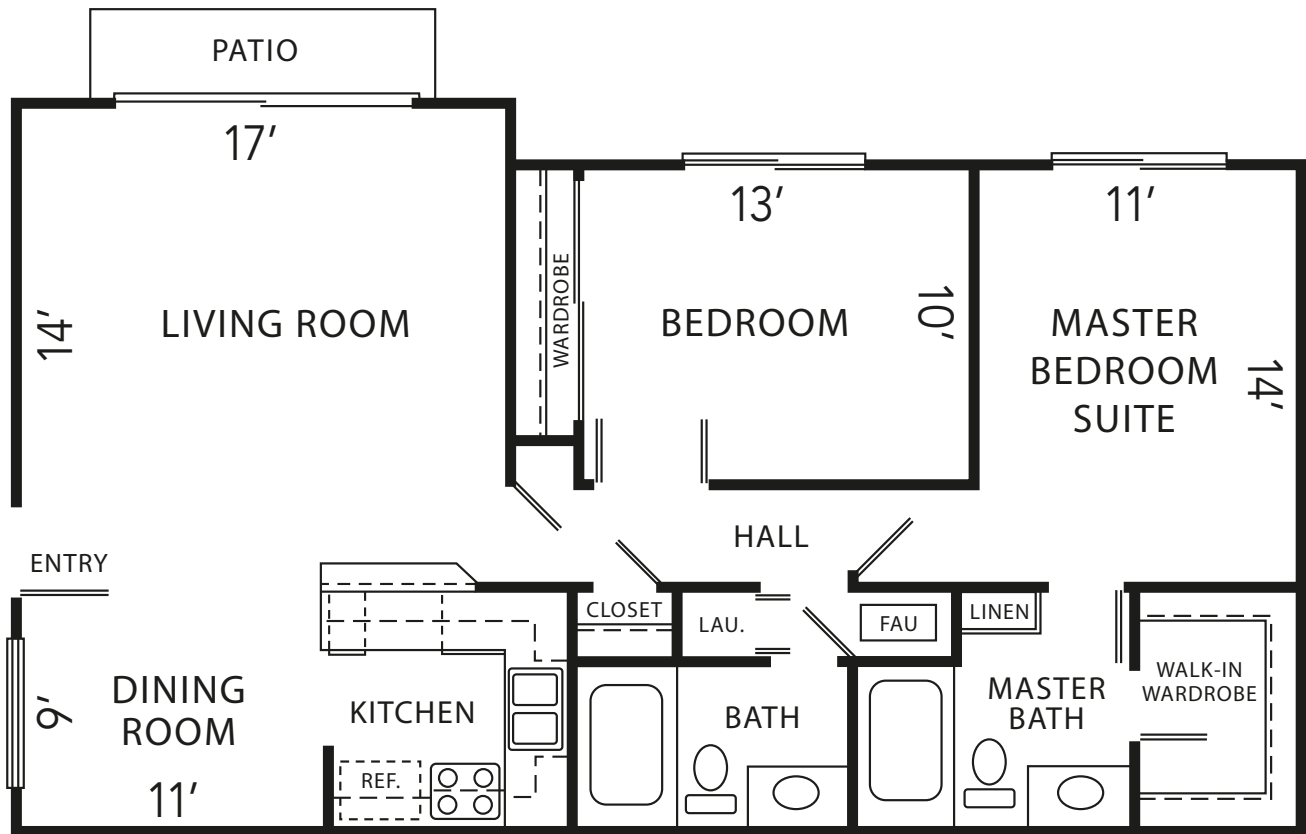

BIRCH

2 Bedroom, 2 Bath - 1012 sq ft

(dimensions are approximate)

ASPEN
VILLAGE

APARTMENT HOMES

www.farwestapartments.com