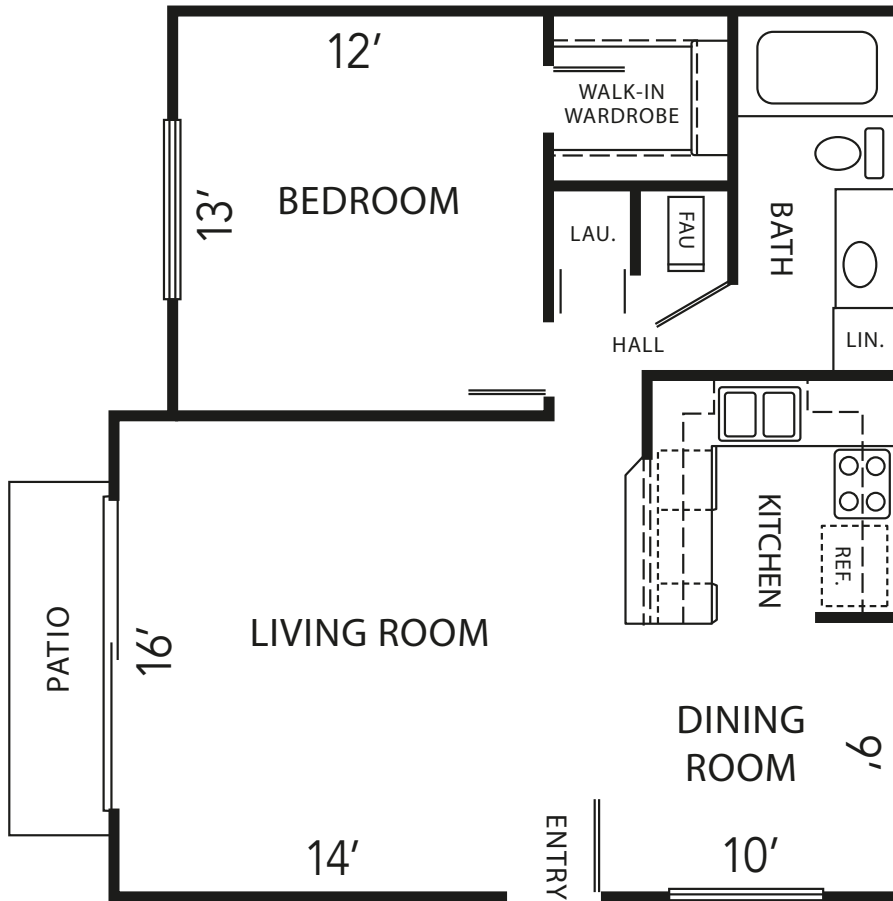

ALDER

1 Bedroom, 1 Bath - 764 sq ft
(dimensions are approximate)

ASPEN
VILLAGE

APARTMENT HOMES

www.farwestapartments.com